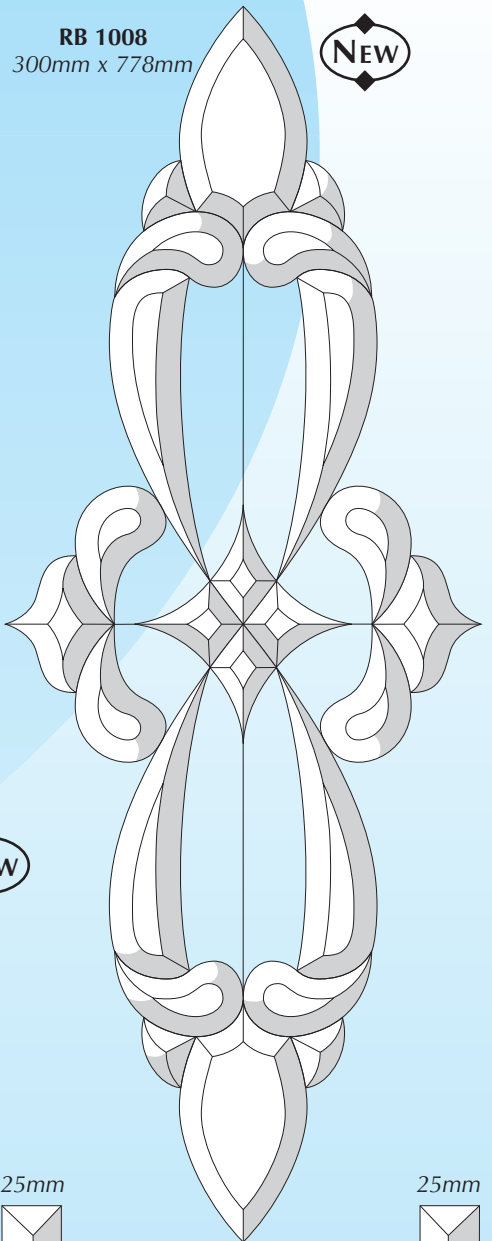

# DOOR BEVELS

NEW

**RB 1002**  
148mm x 446mm

NEW

**RB 1001**  
134mm x 474mm

**RB 1008**  
300mm x 778mm

NEW

NEW