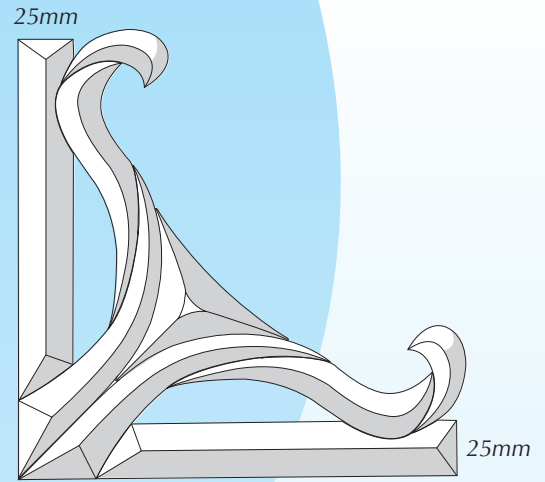

## CORNER CLUSTERS

**RB 395**  
152mm x 152mm x 38mm  
To fit 38mm system

38mm

**RB 392**  
254mm x 254mm  
To fit 25mm system  
Circle can be replaced by  
30mm jewel - see page 59

25mm

**RB 391**  
203mm x 203mm x 25mm  
To fit 25mm system