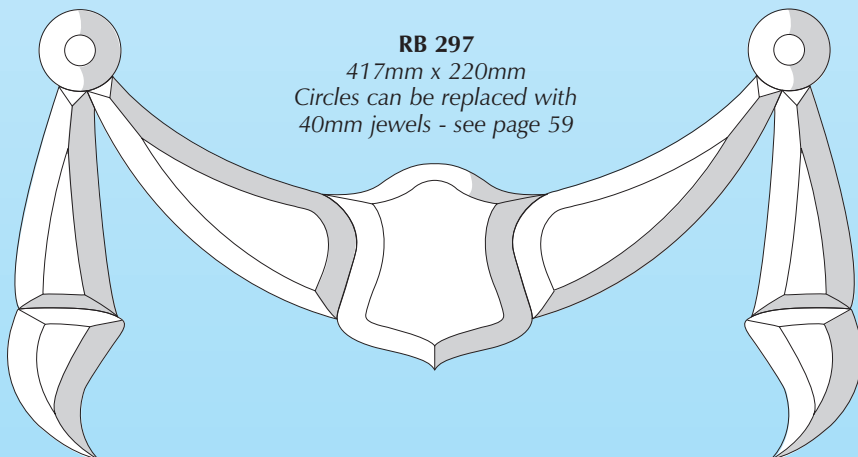

# FANLIGHT BEVELS

**RB 338**  
418mm x 198mm

**RB 381**  
423mm x 166mm

**RB 94.1**  
450mm x 165mm

**RB 369**  
429mm x 102mm

**RB 297**  
417mm x 220mm  
Circles can be replaced with  
40mm jewels - see page 59