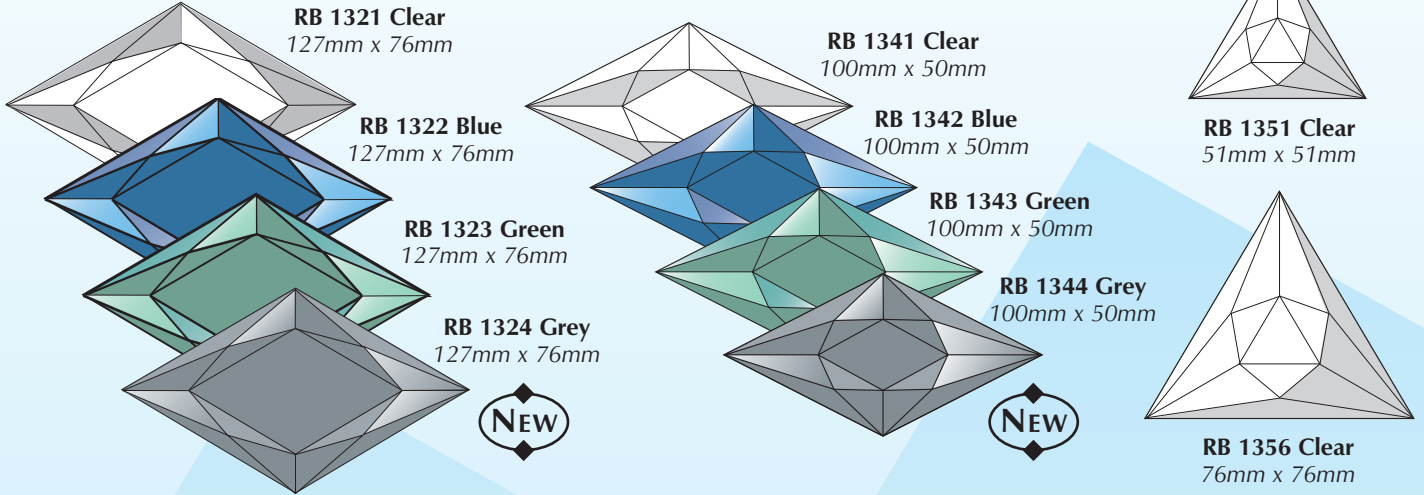

MULTI-FACETED BEVELS

GIVING YOU AN 'EXTRA EDGE' IN DESIGNER APPEAL

Colour variation may occur between batches on all coloured bevels

ALL MULTI FACETED BEVELS ARE SEAMED

MULTI-FACETED