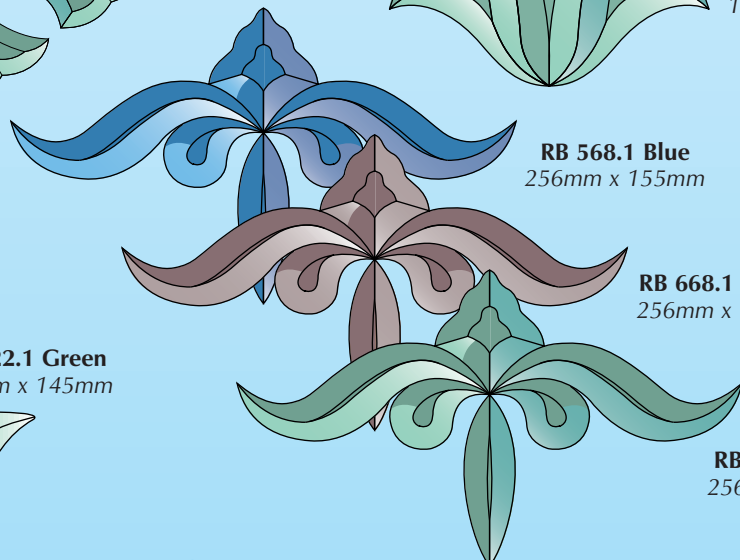

RB 568.1 Blue
256mm x 155mm

RB 668.1 Bronze
256mm x 155mm

RB 768.1 Green
256mm x 155mm