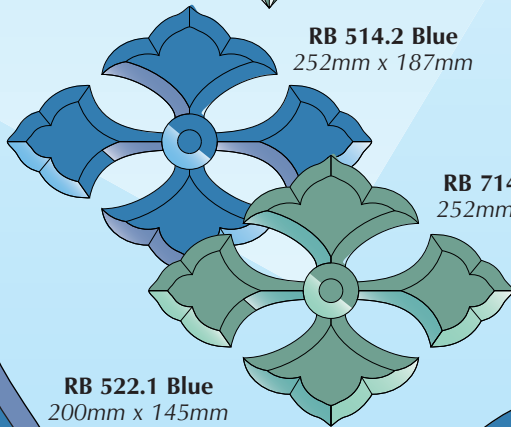

RB 514.2 Blue
252mm x 187mm

RB 714.2 Green
252mm x 187mm