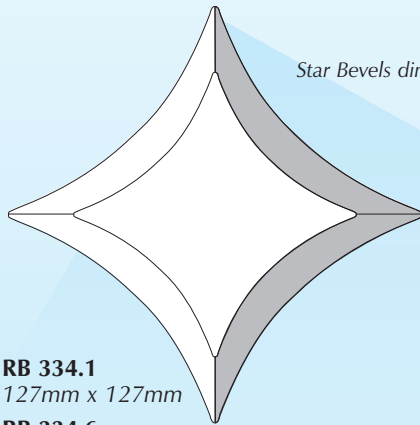

RB 334.1
127mm x 127mm
RB 334.6
175mm x 175mm
RB 334.7
143mm x 143mm

PLEASE NOTE
Star Bevels dimensions are Point to Point as shown.