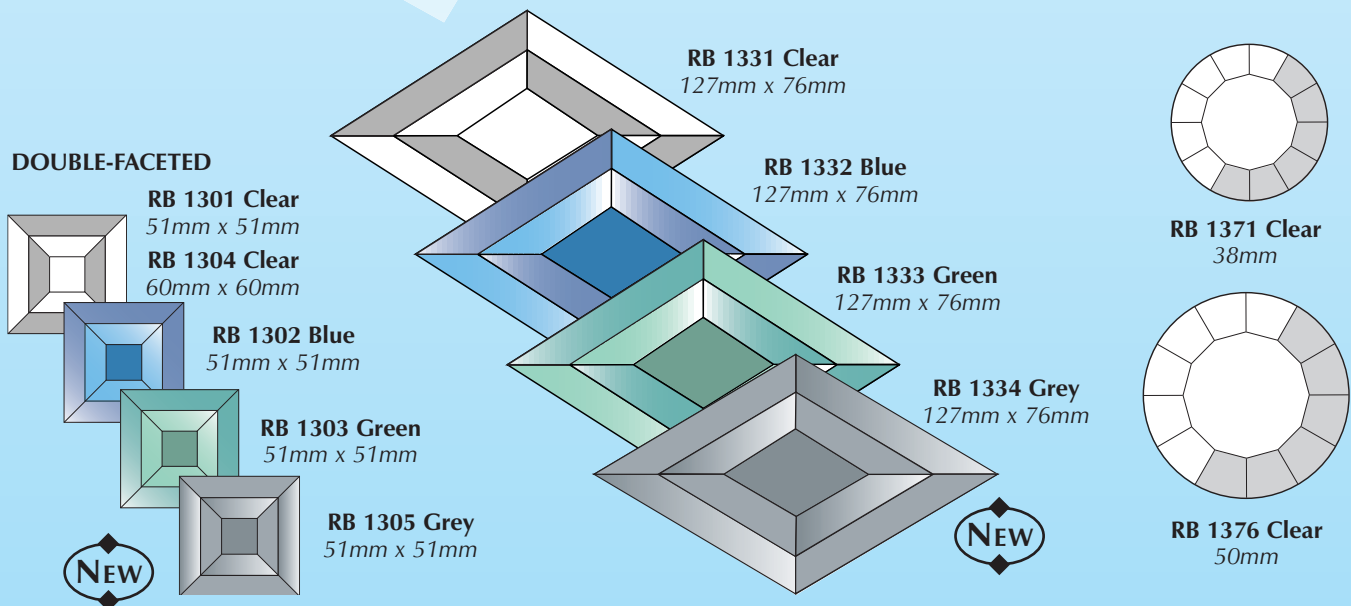

DOUBLE-FACETED