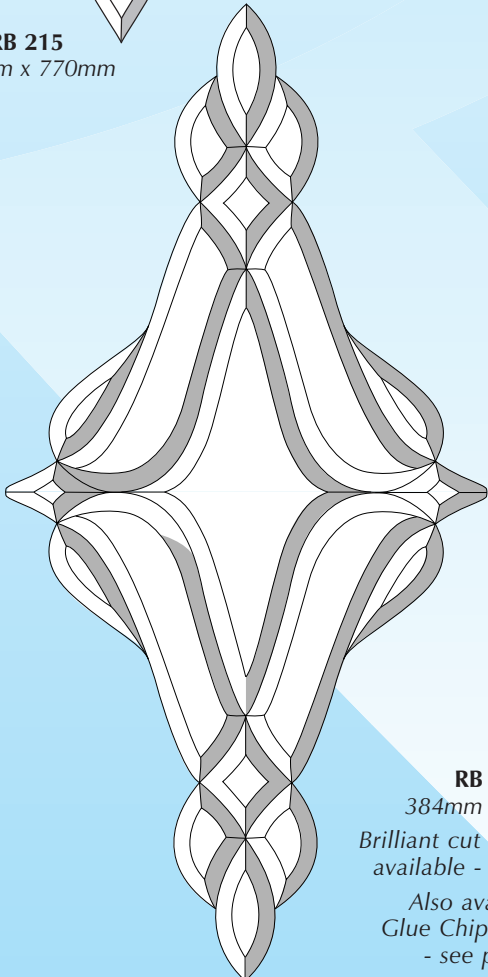

# DOOR BEVELS

**RB 215**  
270mm x 770mm

**RB 213**  
420mm x 850mm

**RB 224**  
240mm x 515mm

**RB 75.1**  
384mm x 769mm  
*Brilliant cut centre option  
available - see page 47*  
*Also available in  
Glue Chip (RB 475.1)  
- see page 53*