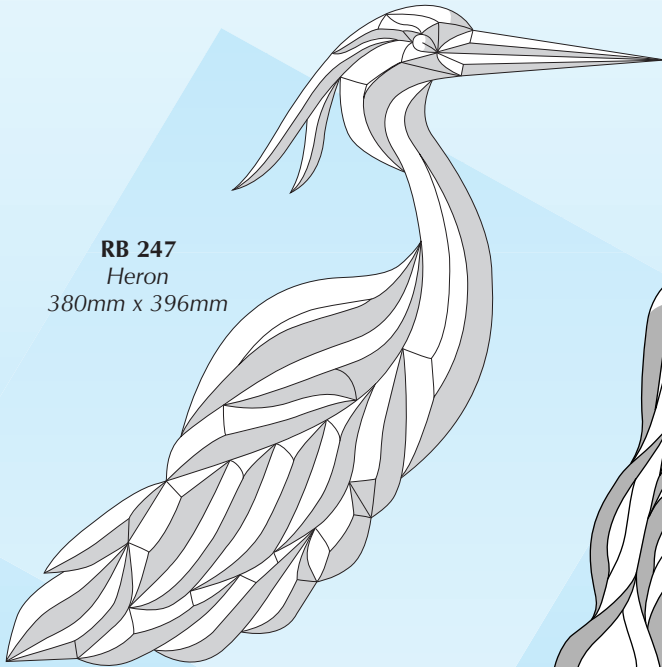

**RB 266**  
Single Dolphin  
146mm x 174mm

**RB 96.1**  
Dragonfly  
192mm x 150mm

**RB 491.2**  
Dolphins  
180mm x 215mm

**RB 489**  
Swans  
225mm x 195mm

**RB 98.1**  
Horse  
172mm x 247mm

# WILDLIFE

**RB 319**  
Butterfly  
151mm x 127mm

**RB 487**  
Kingfisher  
245mm x 170mm

**RB 86.1**  
Owl  
120mm x 315mm

**RB 247**  
Heron  
380mm x 396mm

**RB 85.2**  
Peacock  
270mm x 675mm

**RB 85.1**  
Peacock  
270mm x 675mm