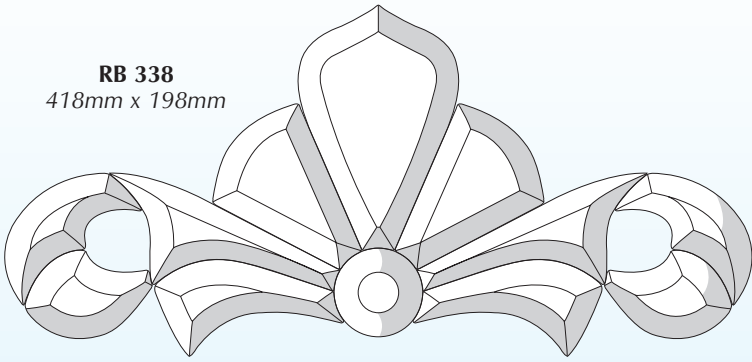

FANLIGHT BEVELS

RB 338
418mm x 198mm