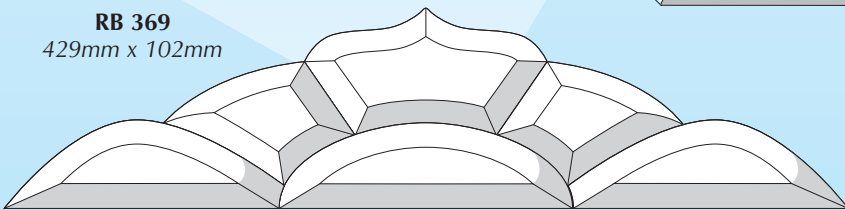

# FANLIGHT BEVELS

**RB 338**  
418mm x 198mm

**RB 381**  
423mm x 166mm

**RB 94.1**  
450mm x 165mm

**RB 369**  
429mm x 102mm

**RB 297**  
417mm x 220mm  
Circles can be replaced with  
40mm jewels - see page 59