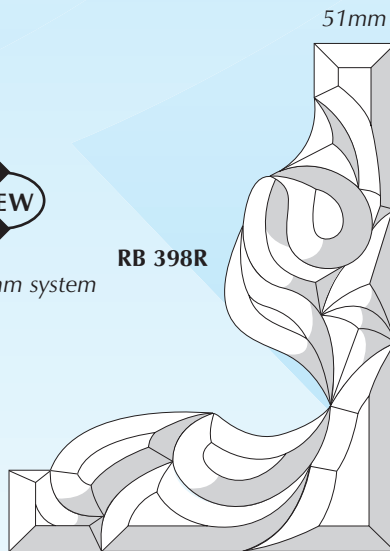

RB 398R

To fit 51mm system

183mm x 240mm

183mm x 240mm