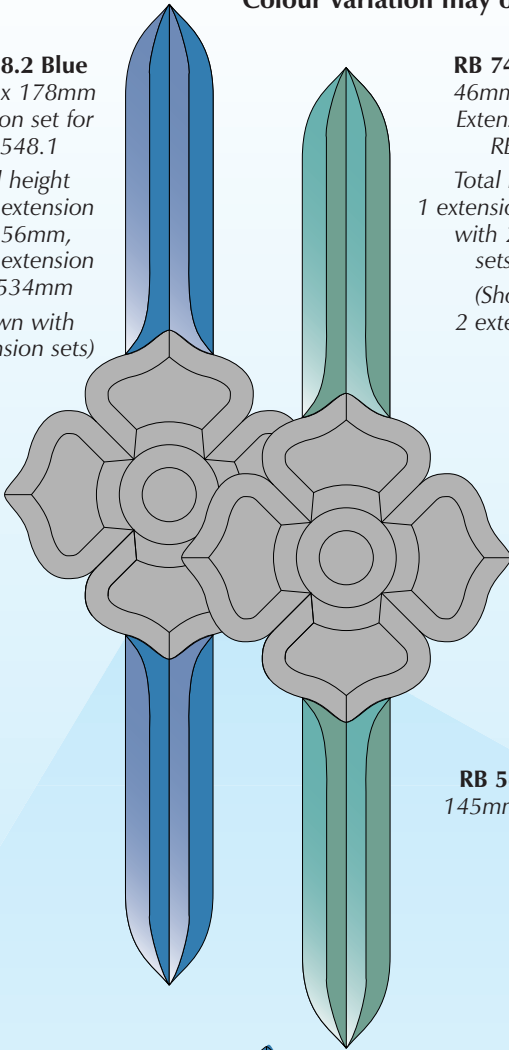

**RB 495 Pink & Green**  
240mm x 245mm

**RB 495.2 Pink & Green**  
240mm x 245mm

**RB 496 Green**  
76mm x 36mm

**RB 505.1 Blue**  
191mm x 114mm

**RB 605.1 Bronze**  
191mm x 114mm

**RB 705.1 Green**  
191mm x 114mm

**RB 905.1 Grey**  
191mm x 114mm

**RB 532.1 Blue**  
193mm x 196mm

**RB 732.1 Green**  
193mm x 196mm

**NEW**

**NEW**

# MULTI COLOURED BEVELS

Colour variation may occur between batches on all coloured bevels

**RB 548.2 Blue**  
46mm x 178mm  
Extension set for  
RB 548.1

Total height  
with 1 extension  
set 356mm,  
with 2 extension  
sets 534mm  
(Shown with  
2 extension sets)