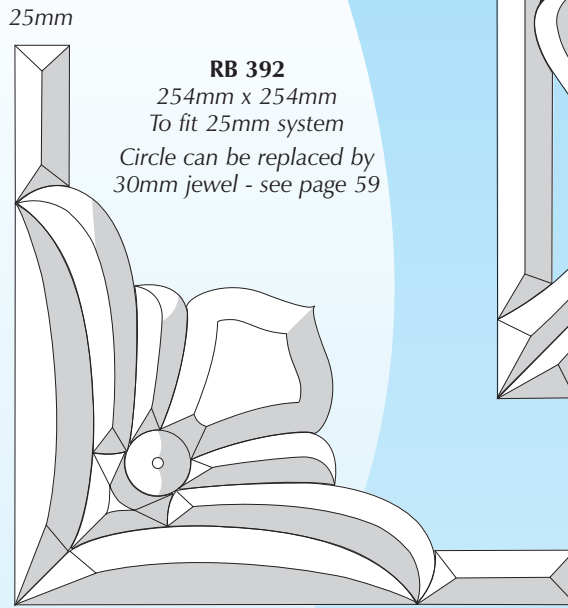

## CORNER CLUSTERS

**RB 395**  
152mm x 152mm x 38mm  
To fit 38mm system

38mm

**RB 392**  
254mm x 254mm  
To fit 25mm system  
Circle can be replaced by  
30mm jewel - see page 59

25mm

**RB 391**  
203mm x 203mm x 25mm  
To fit 25mm system