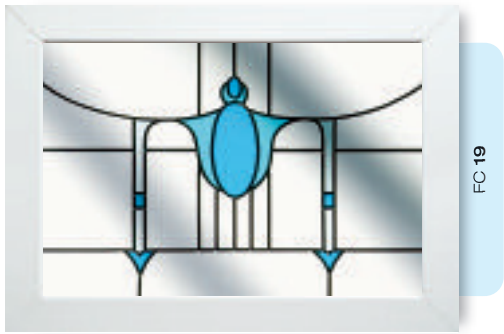

Coloured Toplights

FC 19