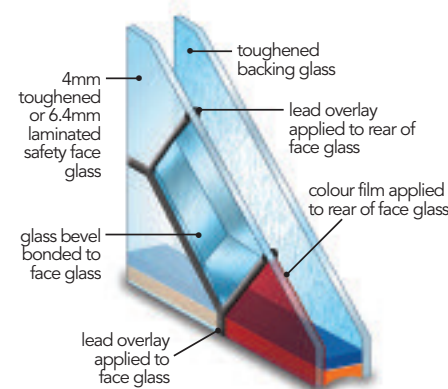

Decorative glass has been used through the ages to imbue windows and doors with beauty, style and elegance. This ancient yet timeless craft has enjoyed a revival over the last 20 years as modern home owners have discovered its ability to add character, charm and originality to their PVC doors and windows.

As you browse through our catalogue, you will discover page after page of beautiful design options to suit a broad range of homes and tastes. Whether you live in a modern town house, a traditional suburban home or a country cottage, you'll find a host of stunning styles designed to enhance your home with its own unique personality.

Harnessing leading-edge technology with traditional craftwork

As leaders in the decorative glass market, RegaLead has been at the forefront of innovative design and superior craftsmanship for the last 25 years. All the designs in this catalogue are manufactured using a decorative glass technique known as 'Overlay', a method whereby all the materials are applied to the outer leaf of the insulated glass unit.

This creates a truly modern version of leaded glass, which features greater strength and thermal insulation qualities than traditional stained glass. The end result - high performance decorative glass that retains the vibrancy, depth and timeless beauty of traditional stained glass.