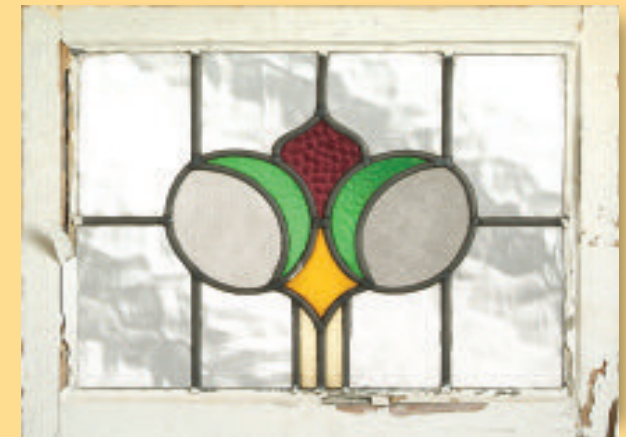

Over the years, many customers have asked us to replace original lead lights with modern 'overlay' designs. Working with sensitivity and incredible skill, our craftsmen have the ability to restore your original window to its former glory. With an extensive range of colours, textures and glass shapes at our disposal, we can create identical overlays to blend harmoniously with your existing stained glass windows or to create accurate replacements.