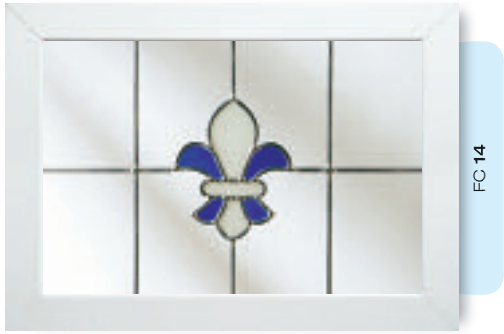

FC 14

Coloured Toplights