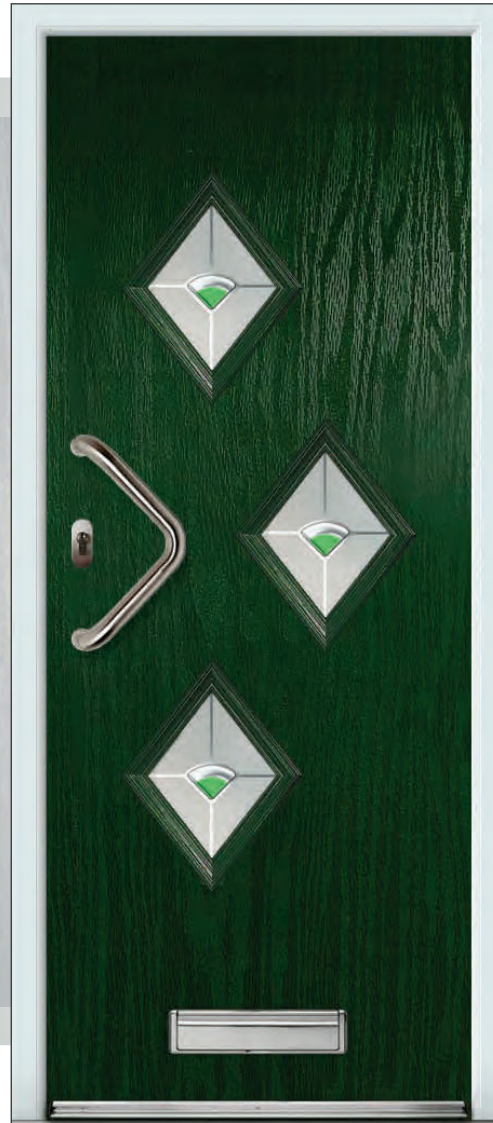

(B) (D) (S)

Polar Tile Colour Change Options

SONETT 3

Door featured is a Standard Green Sonett 3 with Green Polar Tile Glass, Silver Drip Bar, Stainless Steel Vee Handle and chrome letterplate..