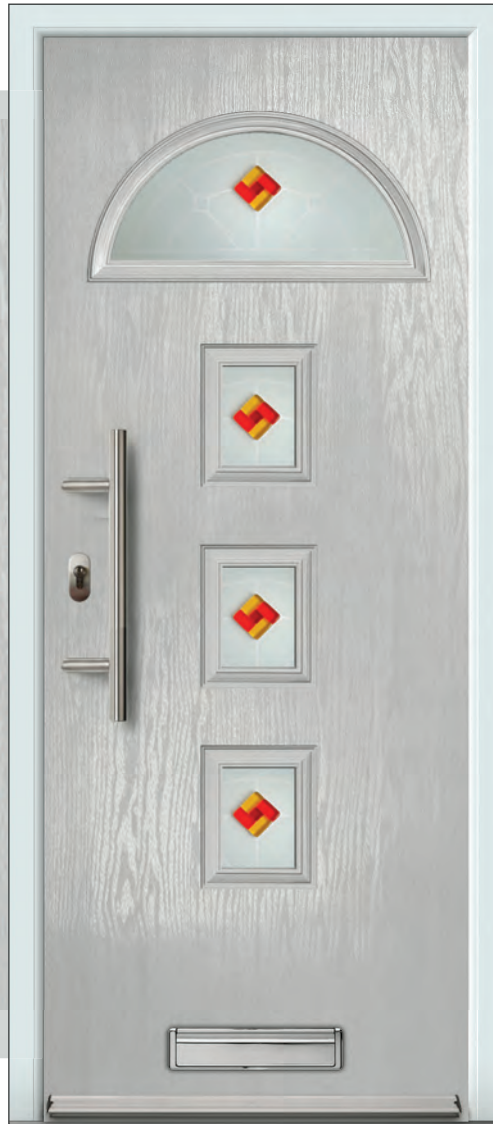

Sandblasted Ellie (D) (B) (S)

Matrix (T)

Diamond Cut (T)

COTTAGE

FLUSH

Perugia Bevel (D) (B) (S)

BELIZE 4

Door featured is a Telegrey 4 (RAL 7047) Belize 4 with Sandblasted Perugia Glass with Yellow/Orange Bevels, Telegrey Drip Bar, 550 Off-Set Stainless Steel Bar Handle and matching Letterplate.