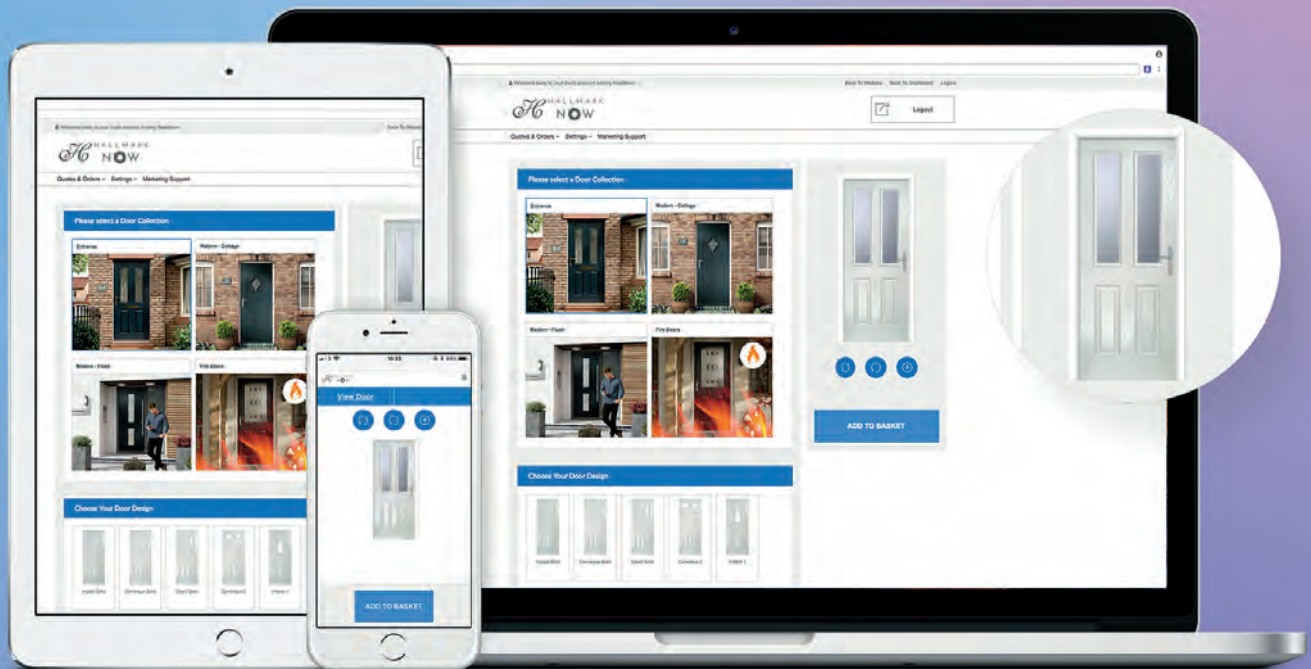

EASIER. FASTER. NOW

WWW.HALLMARKPANELS.COM