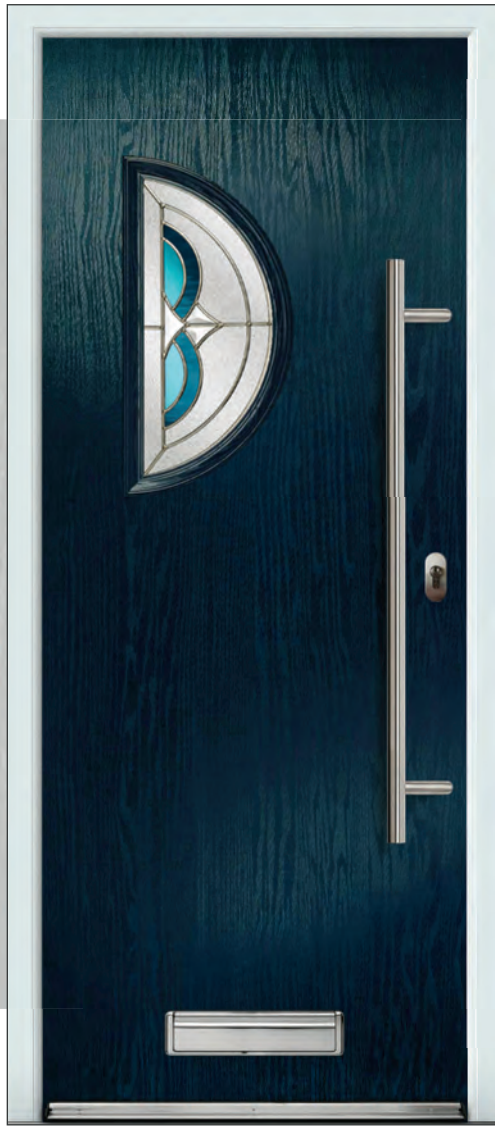

SHELBY 1

Door featured is a Standard Blue Shelby 1 with Coral Blue Glass, Silver Drip Bar and 1100 Off-Set Stainless Steel Bar Handle and chrome letterplate.

Double Glazed

Triple Glazed

Backing Glass Choice Available

More Glazing Designs Available Online