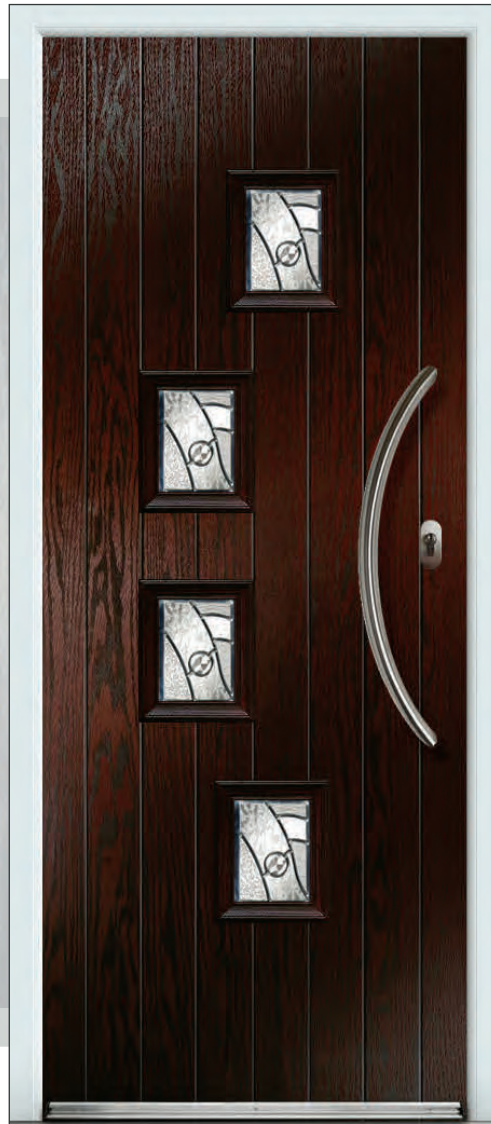

COTTAGE

FLUSH

PRO-GRADE CASSETTES This design is available with Pro-Grade Cassettes

DORETTI 4

Abstract Glass, Multi-faceted Jewels with Glue-Chip Bevels.

T

Please Note:

Depending on overall door sizes, the glazing cassette positions may alter so as to accommodate a letterplate if required.