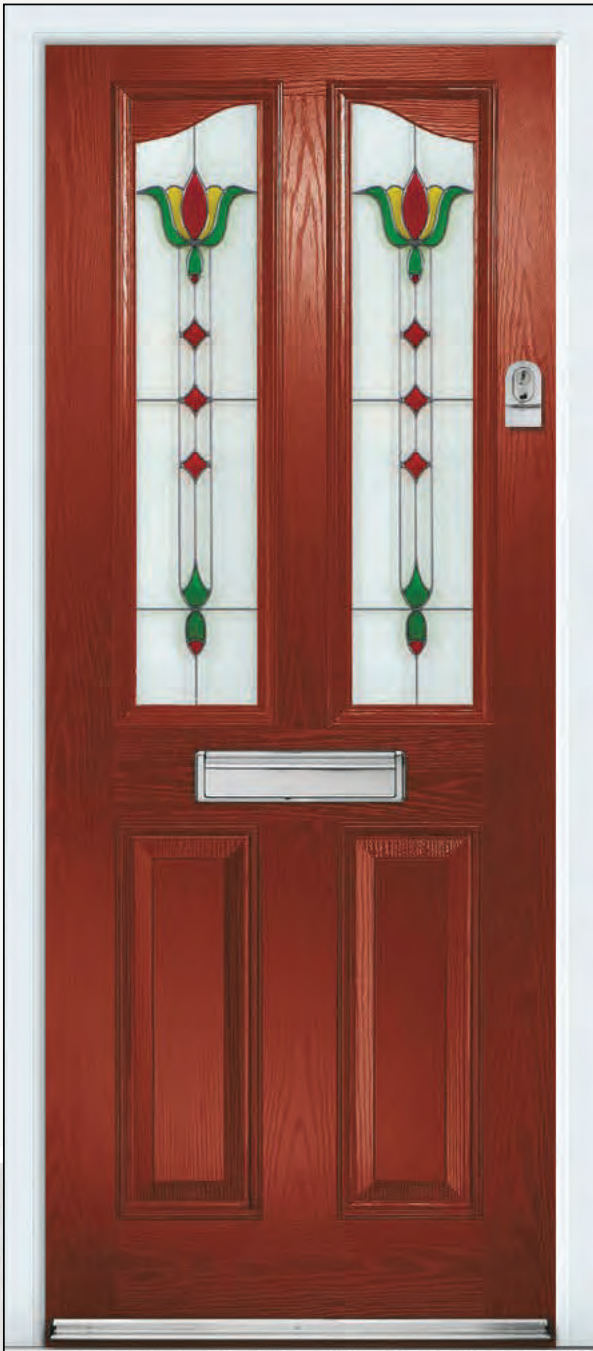

APRILLA & ARNAGE

- **B** Indicates Backing Glass Options Available
- **D** Double Glazed Design
- **T** Triple Glazed Design
- **S** Shown as sandblasted design

Whitton Victoria

B D

Red Aprilla door with Whitton Victoria glass, chrome Heritage pull lock, letterplate and silver mill drip bar.

D B S