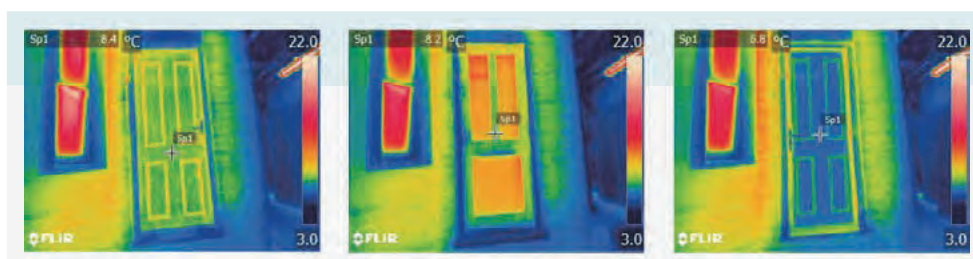

Low Maintenance

Everything about a Hallmark GRP composite door is designed to be easy to maintain, including our insulated glass units. Simply clean with warm, soapy water.

48mm Solid Timber Core Composite Door

44mm Timber Panelled Door

Hallmark 44mm Elite Composite Door